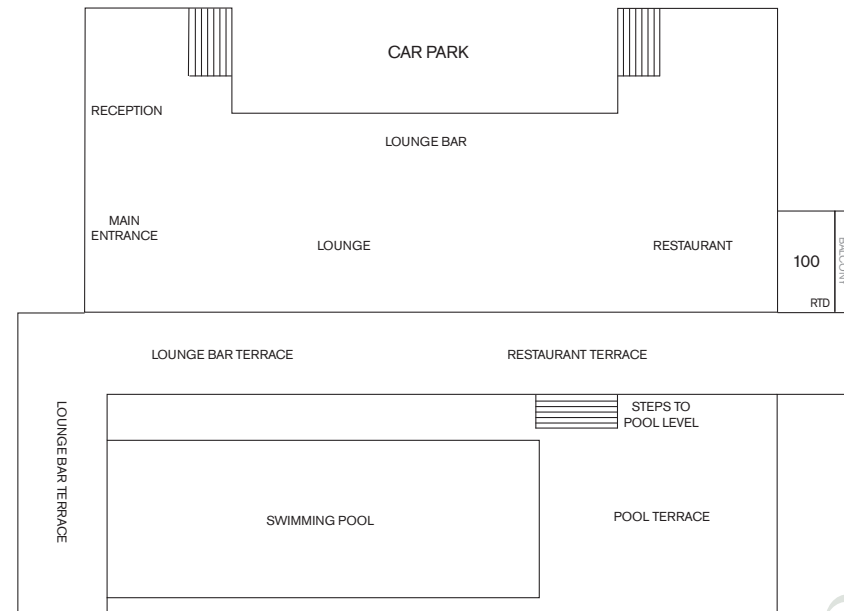

Almyra

THIRD FLOOR
(ROOF TERRACE)

SECOND FLOOR

FIRST FLOOR

GROUND FLOOR

KEY

Rooms: R
 Deluxe Rooms: DR
 Suites: S
 Twin: TD (all rooms are double unless noted 'TD'. These rooms can be made up as twin or double)