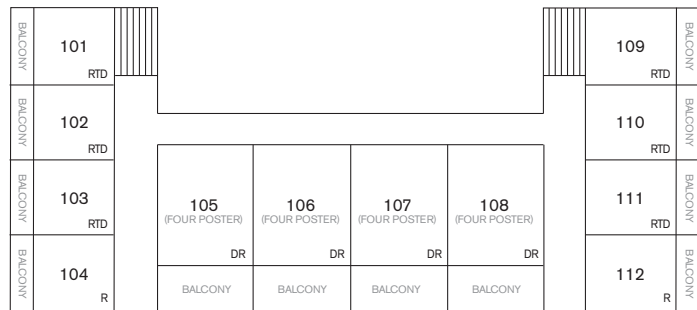

Almyra

THIRD FLOOR
(ROOF TERRACE)

SECOND FLOOR

FIRST FLOOR

GROUND FLOOR

KEY

Rooms: R
 Deluxe Rooms: DR
 Suites: S
 Twin: TD (all rooms are double unless noted 'TD'. These rooms can be made up as twin or double)