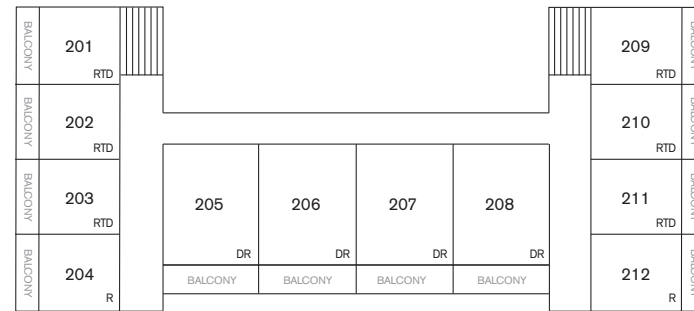

Almyra

THIRD FLOOR
(ROOF TERRACE)

SECOND FLOOR

FIRST FLOOR

GROUND FLOOR

KEY

Rooms: R
 Deluxe Rooms: DR
 Suites: S
 Twin: TD (all rooms are double unless noted 'TD'. These rooms can be made up as twin or double)